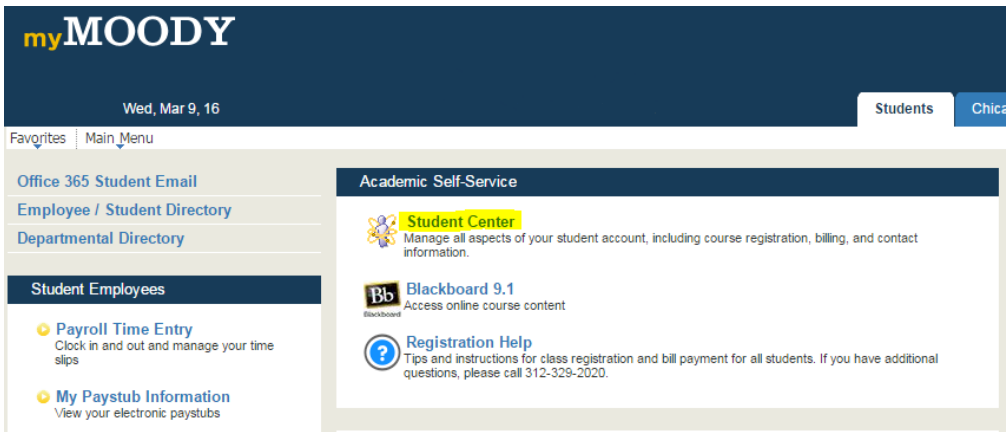

1. Log in to my.moody.edu and select "Student Center"

2. Under the "Academics" blue bar there is an "other academics" drop down menu.

3. Select "Academic Requirements" and click the arrow.

4. The report will show all requirements for your program.  -Completed course  -In Progress course
*Click "View all" to see additional requirements in a list.